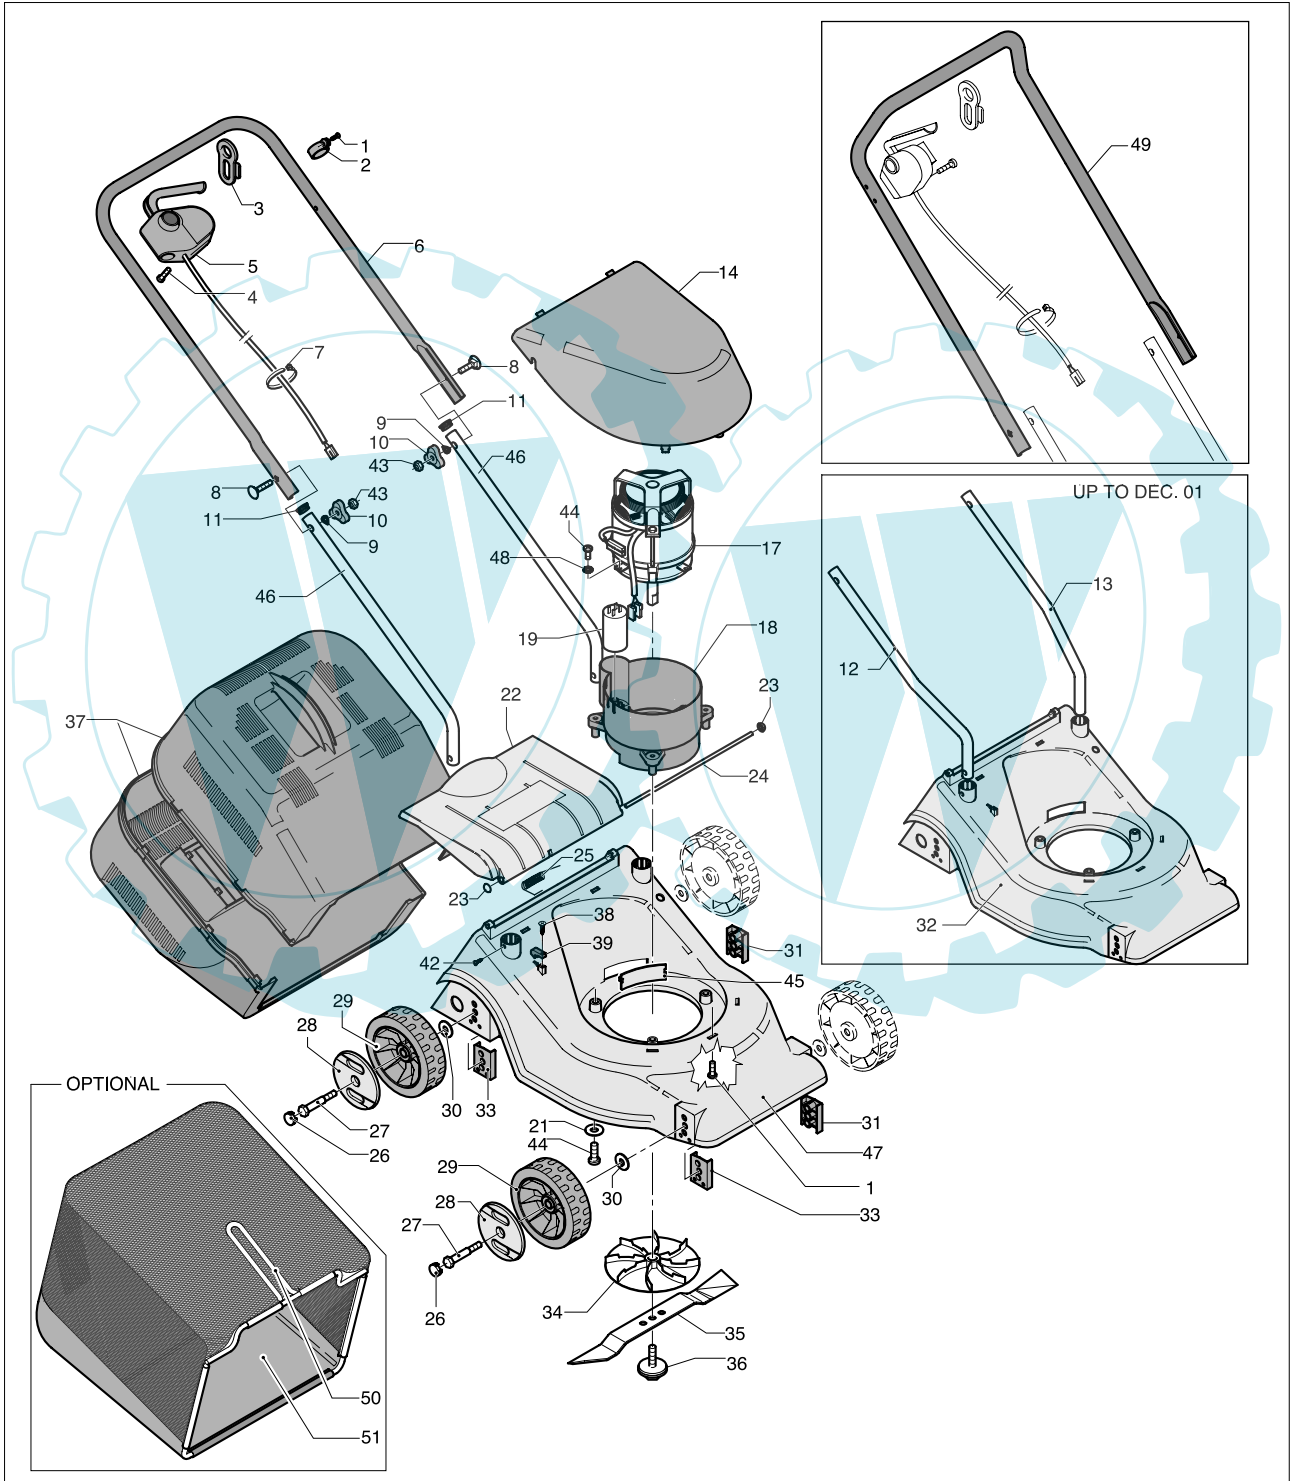

brand	MEP

date	JAN/02	SHEET 1/3

Model

TV/ER/MP 540E

Product number

The Electrolux Group. The world's No.1 choice.